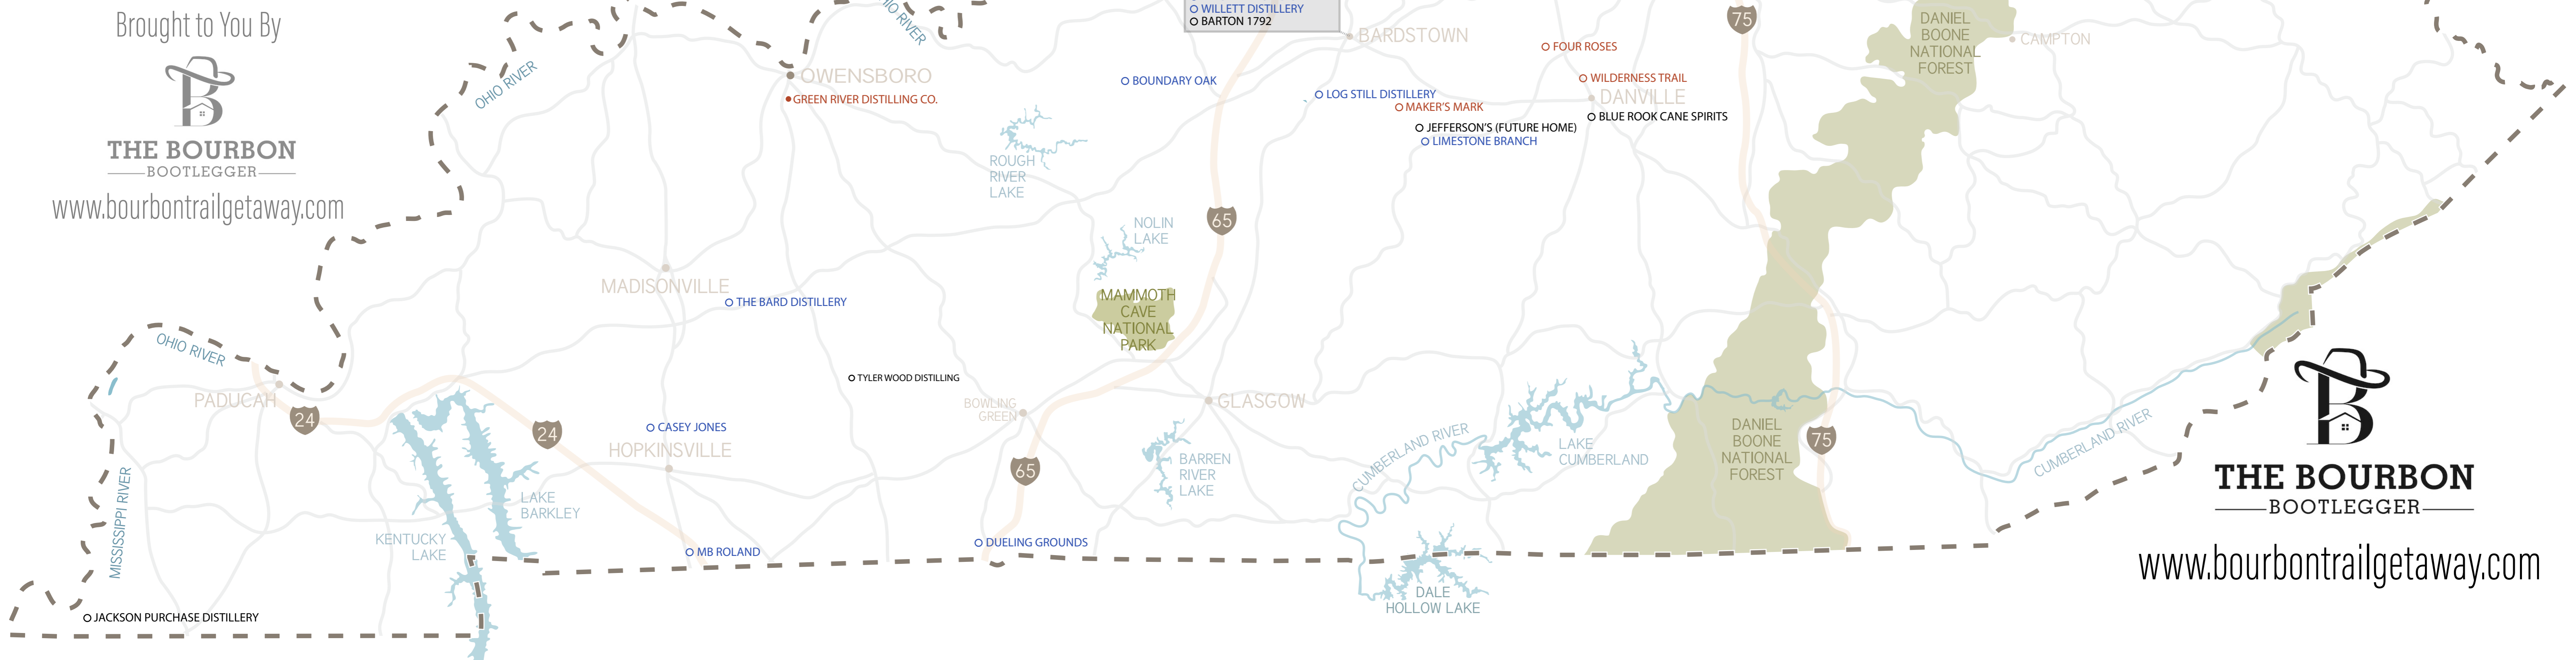

Kentucky Bourbon Distillery Map

	KENTUCKY BOURBON TRAIL	BOURBON TRAIL CRAFT	ALL OTHERS
<i>Bluegrass Region</i>	TOWN BRANCH WILDERNESS TRAIL WOODFORD RESERVE	CASTLE & KEY HARTFIELD & CO. JAMES E. PEPPER RD ONE (WILLIAM TARR) WHISKEY THIEF DISTILLING	BARREL HOUSE DISTILLING CO. BLUE ROOK CANE SPIRITS DISTILLERY BOURBON 30 SPIRITS BUFFALO TRACE GLENN'S CREEK DISTILLING LEXINGTON BREWING & DISTILLING REGENERATION DISTILLING
<i>Central Region</i>	ANGEL'S ENVY BARDSTOWN BOURBON BULLEIT EVAN WILLIAMS FOUR ROSES MICHTER'S OLD FORESTER RABBIT HOLE	COPPER & KINGS BRANDY CO. JEPHTHA CREED DISTILLERY KENTUCKY ARTISAN DISTILLERY	BROUGH BROTHERS DISTILLERY JIM BEAM DISTILLING CO. PROHIBITION CRAFT SPIRITS
<i>South Central Region</i>	HEAVEN HILL LUX ROW DISTILLERS MAKER'S MARK DISTILLERY WILD TURKEY DISTILLERY	LIMESTONE BRANCH DISTILLERY LOG STILL DISTILLERY PRESERVATION DISTILLERY WILLETT	BARTON 1792 JEFFERSON'S (FUTURE HOME)
<i>Northern Region</i>		AUGUSTA DISTILLERY BOONE COUNTY DISTILLING CO. NEELEY FAMILY DISTILLERY NEW RIFF DISTILLING OLD POGUE DISTILLERY PENSIVE DISTILLING CO. SECOND SIGHTS SPIRITS	BAKER-BIRD WINERY & DISTILLING
<i>Western Region</i>	GREEN RIVER DISTILLING CO.	BOUNDARY OAK DISTILLERY CASEY JONES DISTILLERY DUELING GROUNDS DISTILLERY MB ROLAND DISTILLERY THE BARD DISTILLERY	JACKSON PURCHASE DISTILLERY TYLER WOOD WHITE WHISKEY

*Locations are approximate

Brought to You By

THE BOURBON
 —BOOTLEGGER—
www.bourbontrailgetaway.com

THE BOURBON
 —BOOTLEGGER—
www.bourbontrailgetaway.com